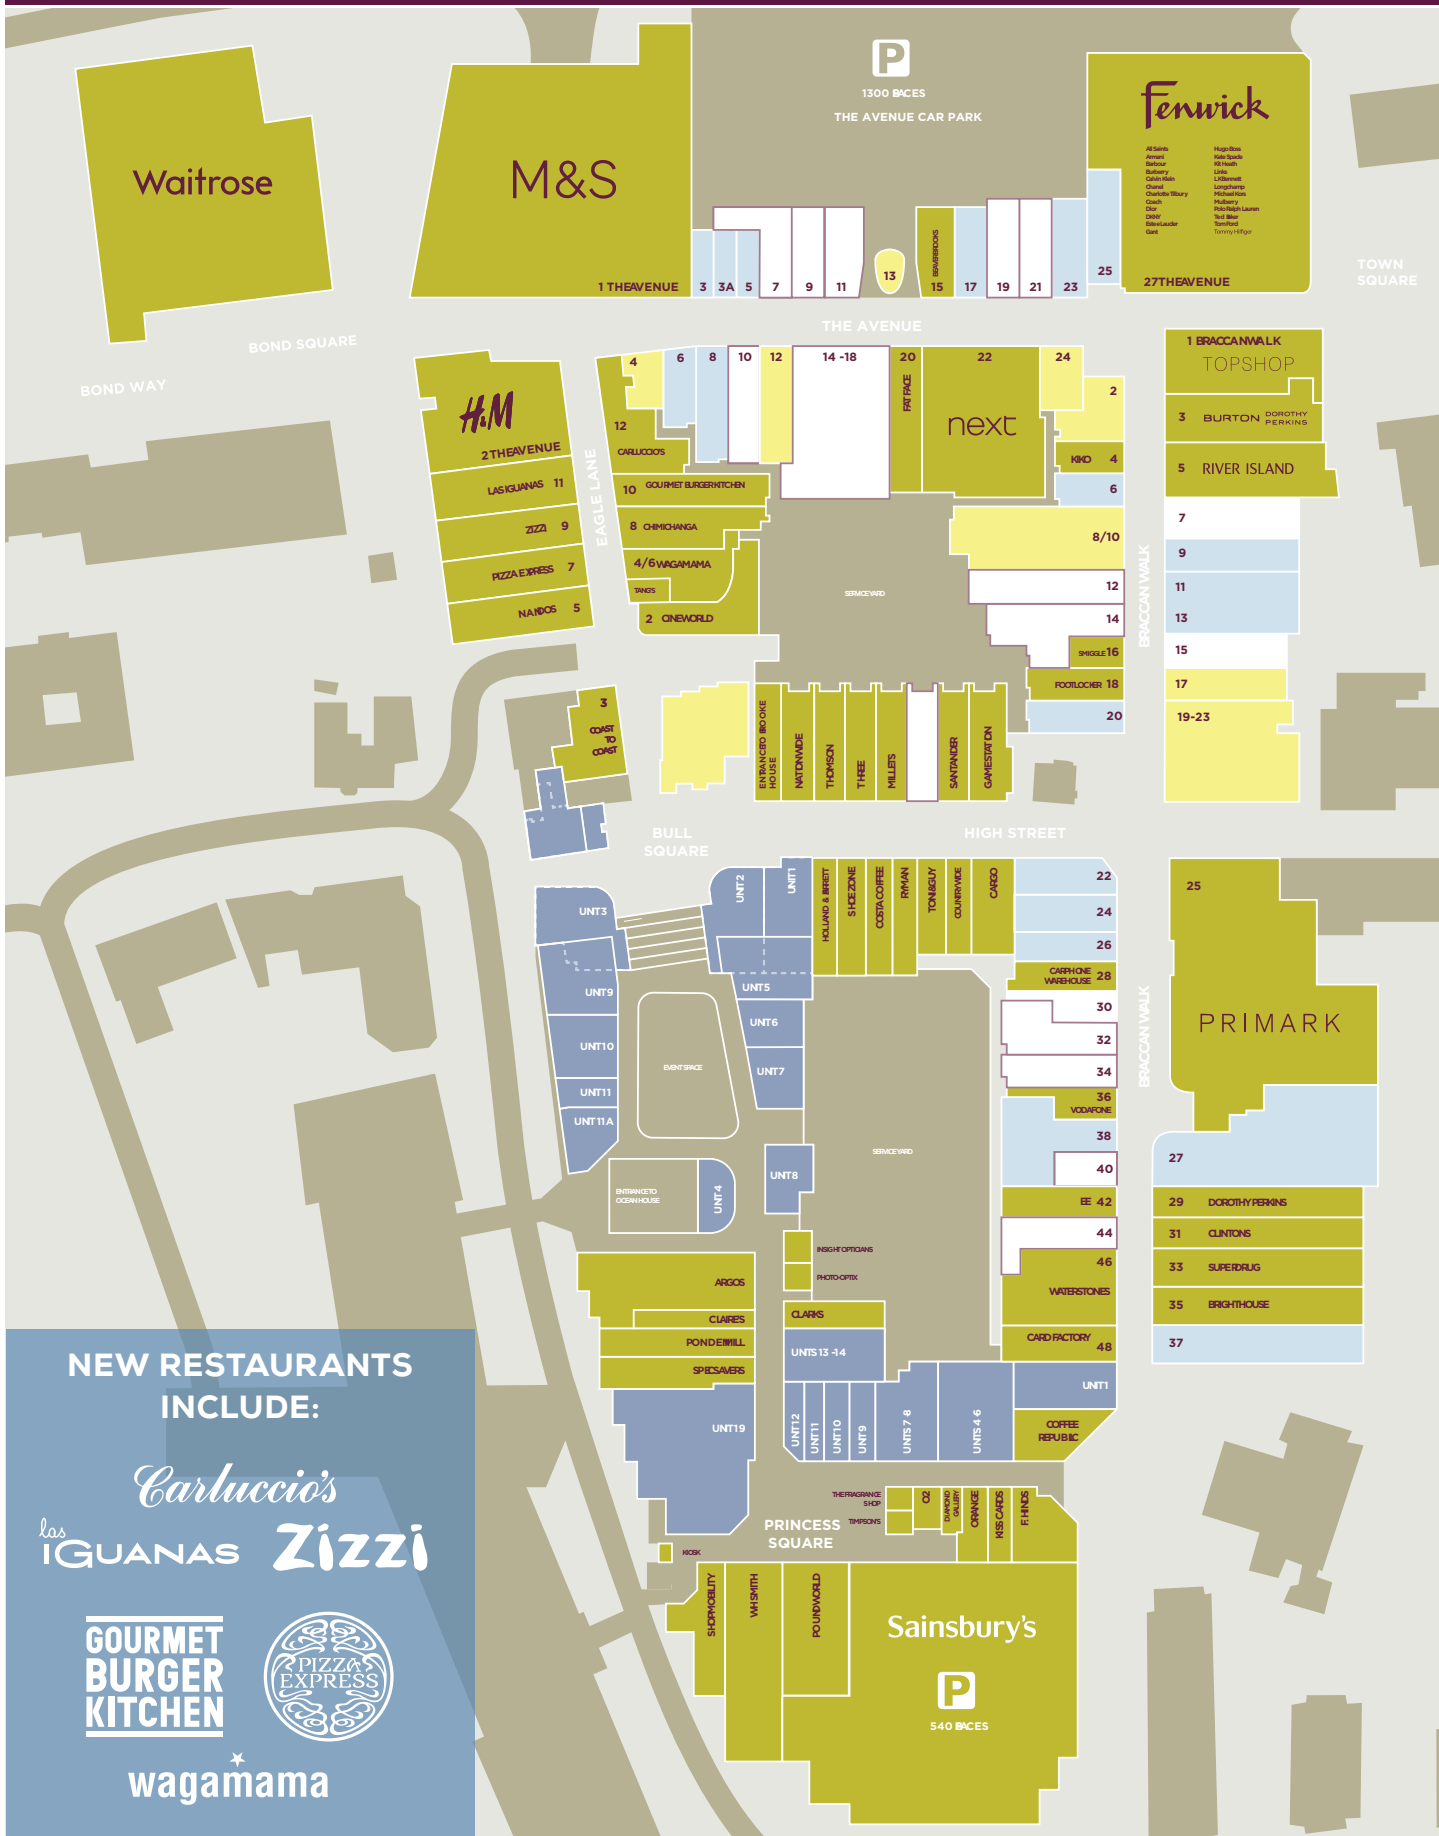

THE LEXICON

BRACKNELL

NEW RESTAURANTS
INCLUDE:

Carluccio's
las IGUANAS **Zizzi**

GOURMET
BURGER
KITCHEN

wagamama